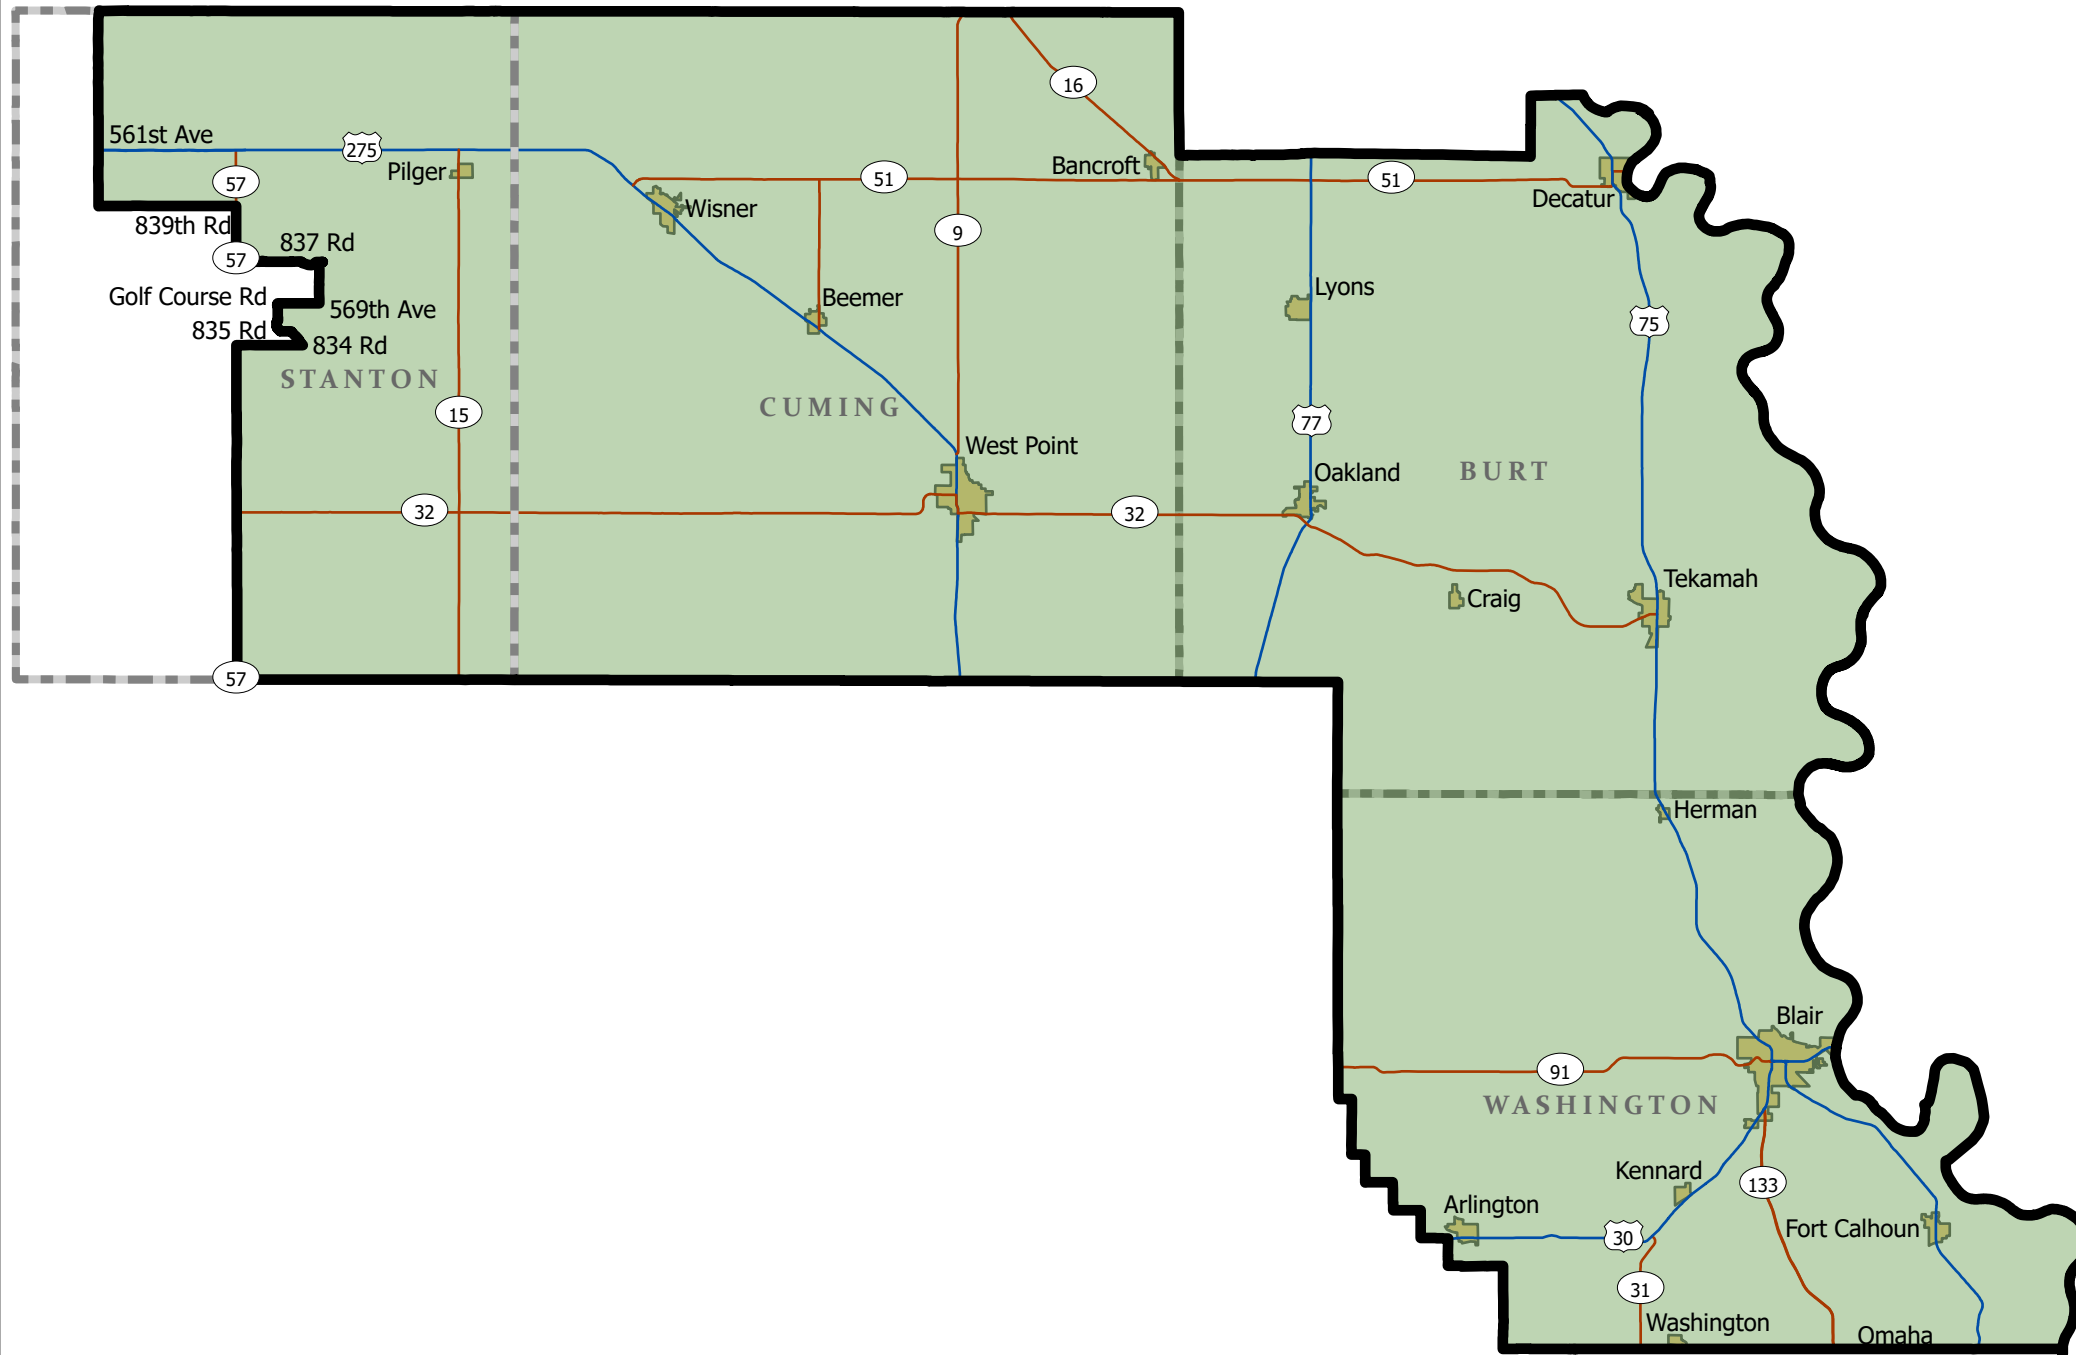

Legislative District 16 - LB 3 - (2021)

Index Map

District 16 Statistics

	Total Popul	% Popul	Voting Age	% Voting Age
White	34,967	91.91%	27,021	93.39%
Black	117	0.31%	83	0.29%
Hispanic	1,964	5.16%	1,162	4.02%
Native American	194	0.51%	155	0.54%
Asian	156	0.41%	107	0.37%
Total	38,045		28,935	

Population Deviation = -1,986
Percent Deviation = -4.96%

*Race and ethnicity categories may not sum to 100% of the Total Population. Census Bureau now collects data on 57 categories of race, all of which could not be displayed due to space limitations. Full race and ethnicity data are available from the Census Bureau or the Legislative Research Office.

Legend

- Interstates
- U.S. Highways
- State Highways
- District Boundary
- Cities
- Counties

LB 3 was approved by the Legislature in the 1st Special Session 2021 on Sept. 29 with a 37-7-5 vote.